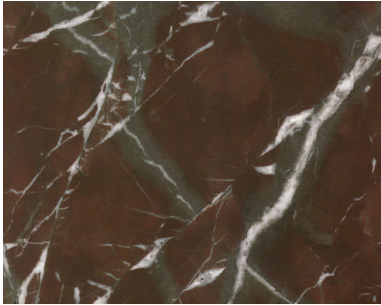

ROJO CEHEGÍN

40% Discount. Tiles from 13.92 €/m2

It is a marble with red shades, suited for practically any type of use interior and exterior pavings, claddings, decoration.

30x30x2cm tile. Others dimensions consult.

Finish: Just cut. Others finish consult.

Quantity: As per stock.

Offer valid till end of stock.

Fuente: Atekra Stone