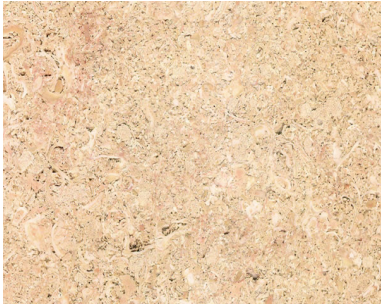

AMARILLO FÓSIL

40% Discount. Tiles from 11.31 €/m2

It is a sandstone rock with light shades, suited for interior and exterior claddings, exterior pavings, and decoration.

30x30x2cm tile. Others dimensions consult.

Finish: Just cut. Others finish consult.

Quantity: As per stock.

Offer valid till end of stock.

Fuente: Atekra Stone